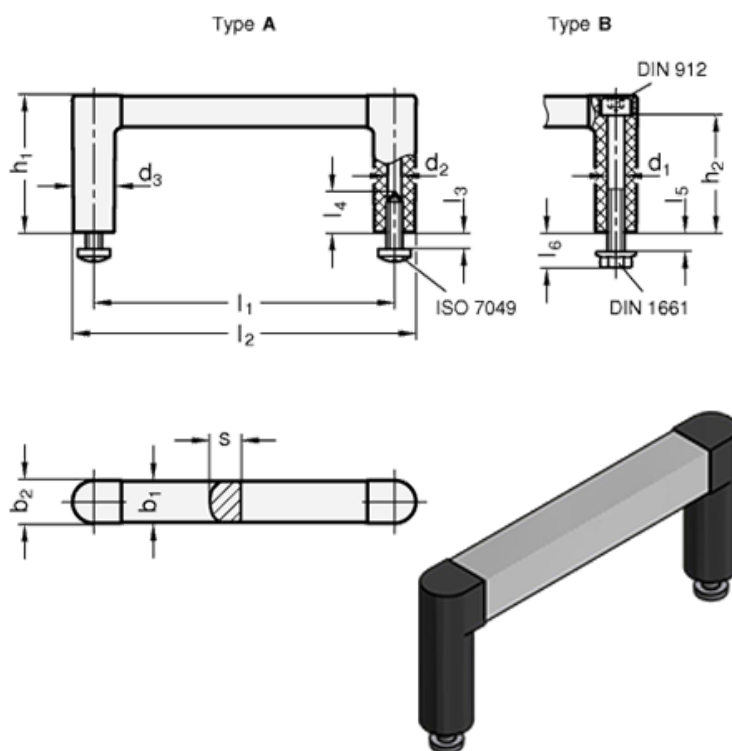

Article number: 2042312120AELG

Description: E+G Handle GN 423-12-120-A-ELG
- ELG natural / grey, matte finish

Measures

b1 = 12	l2	= 132.5
b2 = 12.5	l3 Max.	= 5
d1 = -	l4 Min.	= 14
d2 = 4.3	l5 Max.	= 5
d3 = 12.5	l6	= 10.5
h1 = 40	s	= 9
h2 = 34.5	Weight (g)	= 37
l1 = 120		